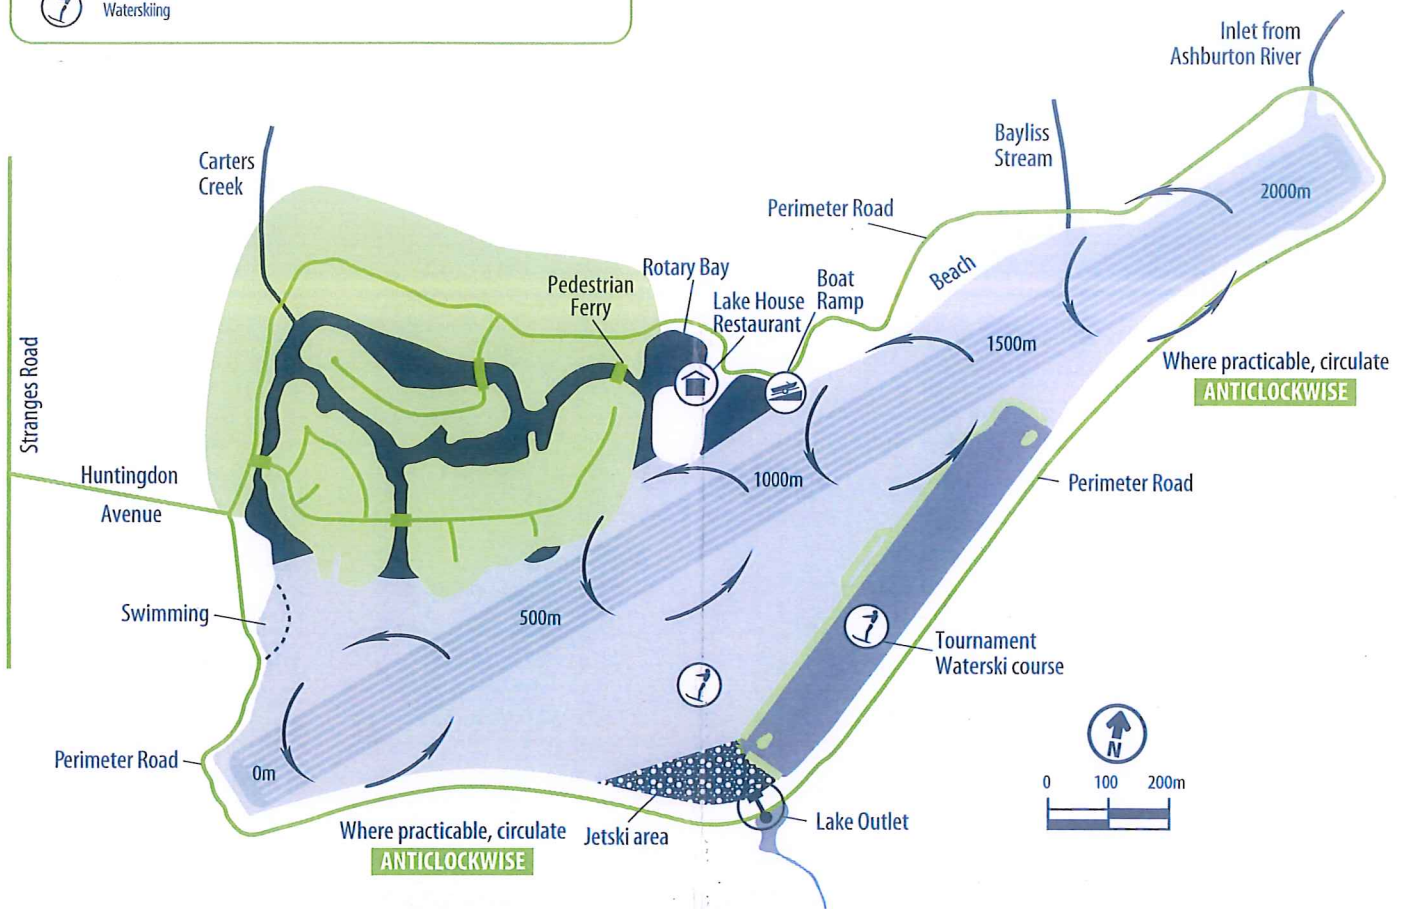

DON'T FORGET

- Operate your boat safely.
- Wear life jackets. This is a Lake Hood rule.
- Comply with speed restrictions.
- Keep to the right.
- No dogs permitted at Lake Hood. (other than residents' dogs in their defined areas)

USERS' GUIDE

2013/2014 EDITION

LEGEND

	Boat launching		Jetski area
	5 knot speed limit applies		Tournament Waterski area
	Rowing course		Road
	Waterskiing		

This guide is produced by the Lake Hood Management Committee to promote safety and enjoyment for all lake users.

Everyone is welcome at Lake Hood. However it is a condition of entry that you respect fellow users of the Lake and its surrounding areas, and comply with the rules summarised in this brochure.

DP 2656/13