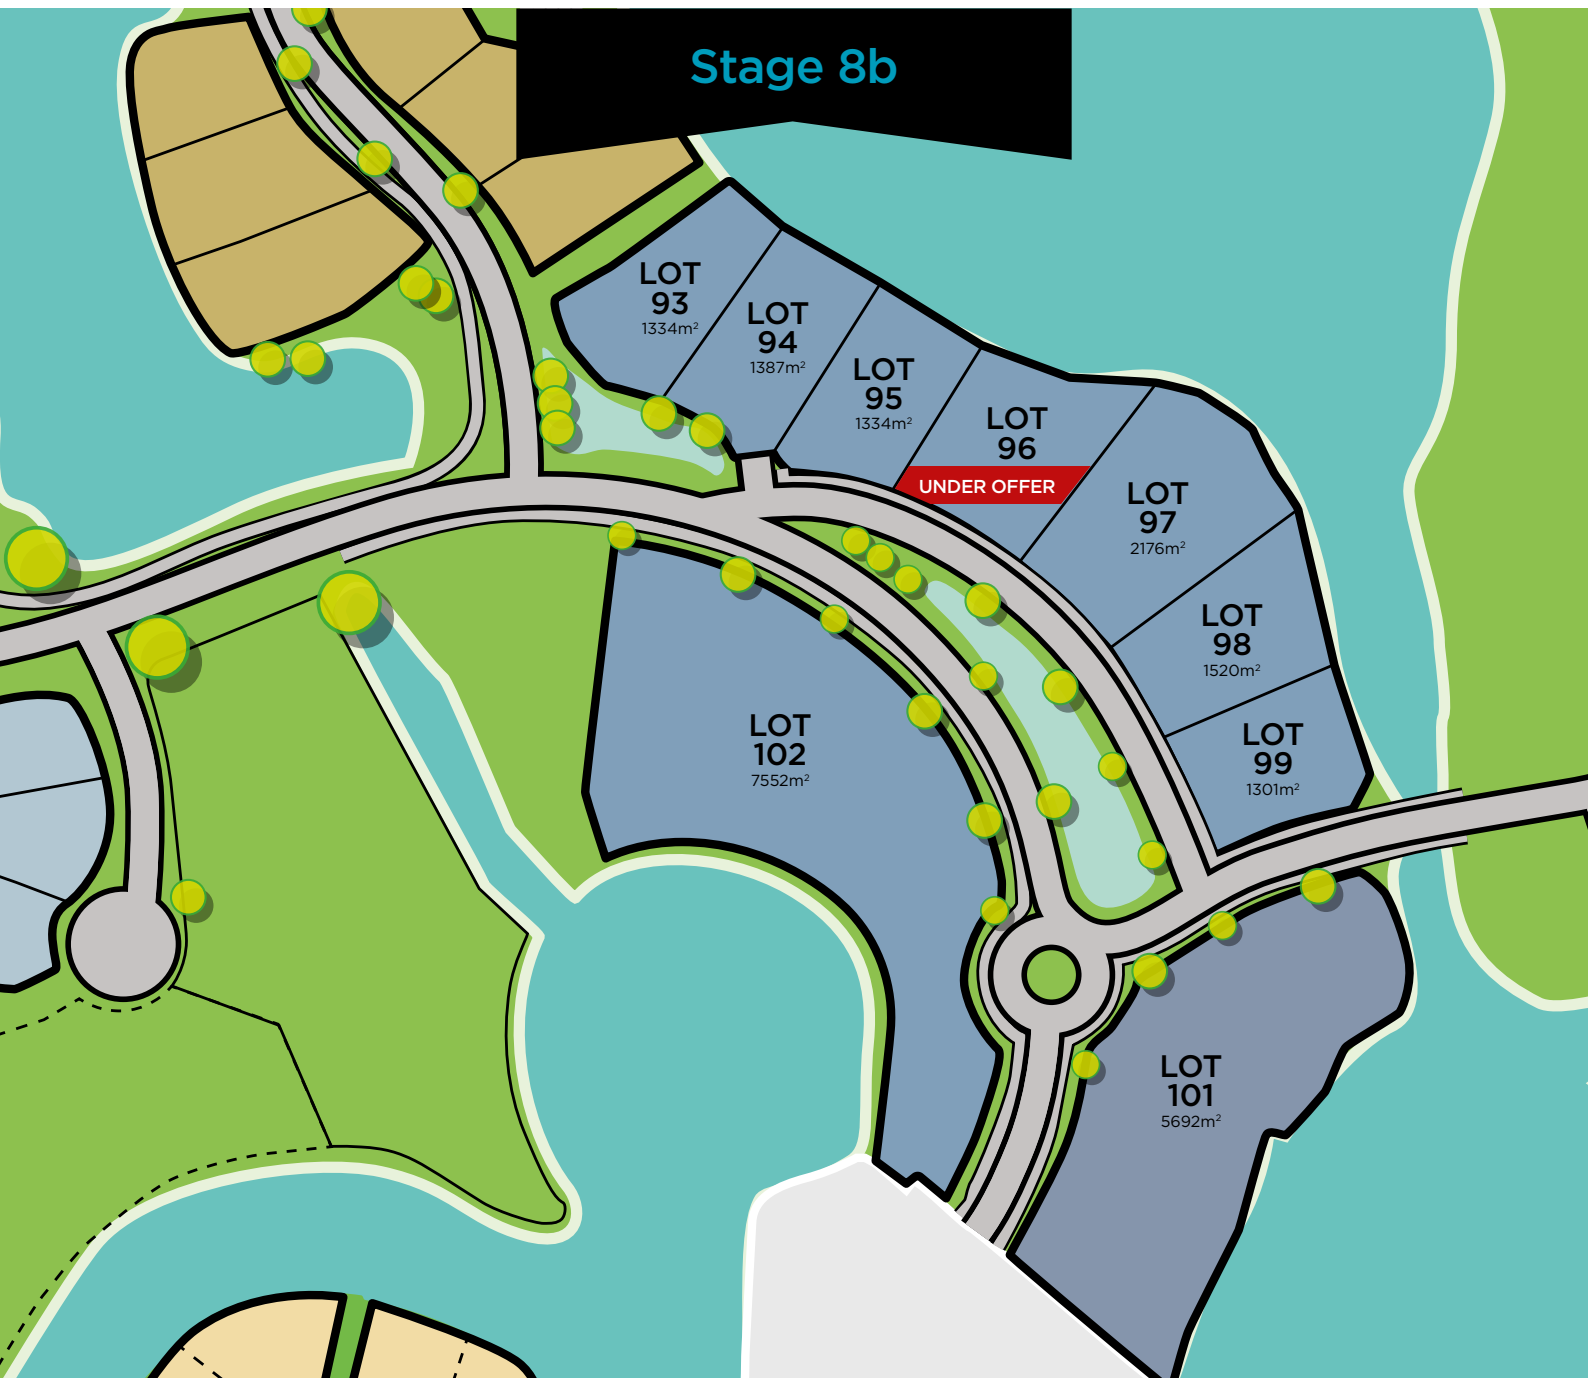

lakehood

Imagine living like this

Ashburton | New Zealand

lakehood

Imagine living like this

Ashburton | New Zealand

Stage 8b

This exciting new release of nine unique peninsula lots provides all the incredible amenity of this landmark community. With sections from 1301m² to 7552m² you can create the waterfront lifestyle your family has dreamed of, for far less than you'd expect.

Lot #	Area (m ²)	Price	Lot #	Area (m ²)	Price
93	1334	\$ 350,000	98	1520	\$ 340,000
94	1387	\$ 360,000	99	1301	\$ 340,000
95	1334	\$ 350,000	101	5692	POA
96	1647	\$ 380,000 <small>UNDER OFFER</small>	102	7552	POA
97	2176	\$ 430,000			